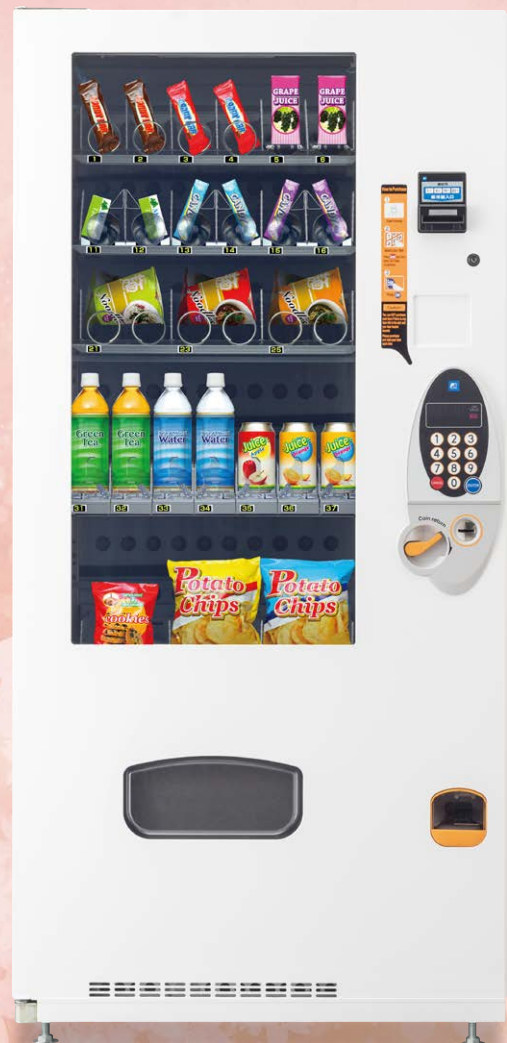

Glass Front Multipurpose Vending Machine

NAGOMI ~なごみ~

Automated Store with a Wide Variety of Products, Operating 365 Days a Year!

Flexibility

Deliver various goods at a wide variety of locations

Convenience

One-stop store to satisfy all your needs and wants

High Quality

Japanese technology and engineering

For indoor use only